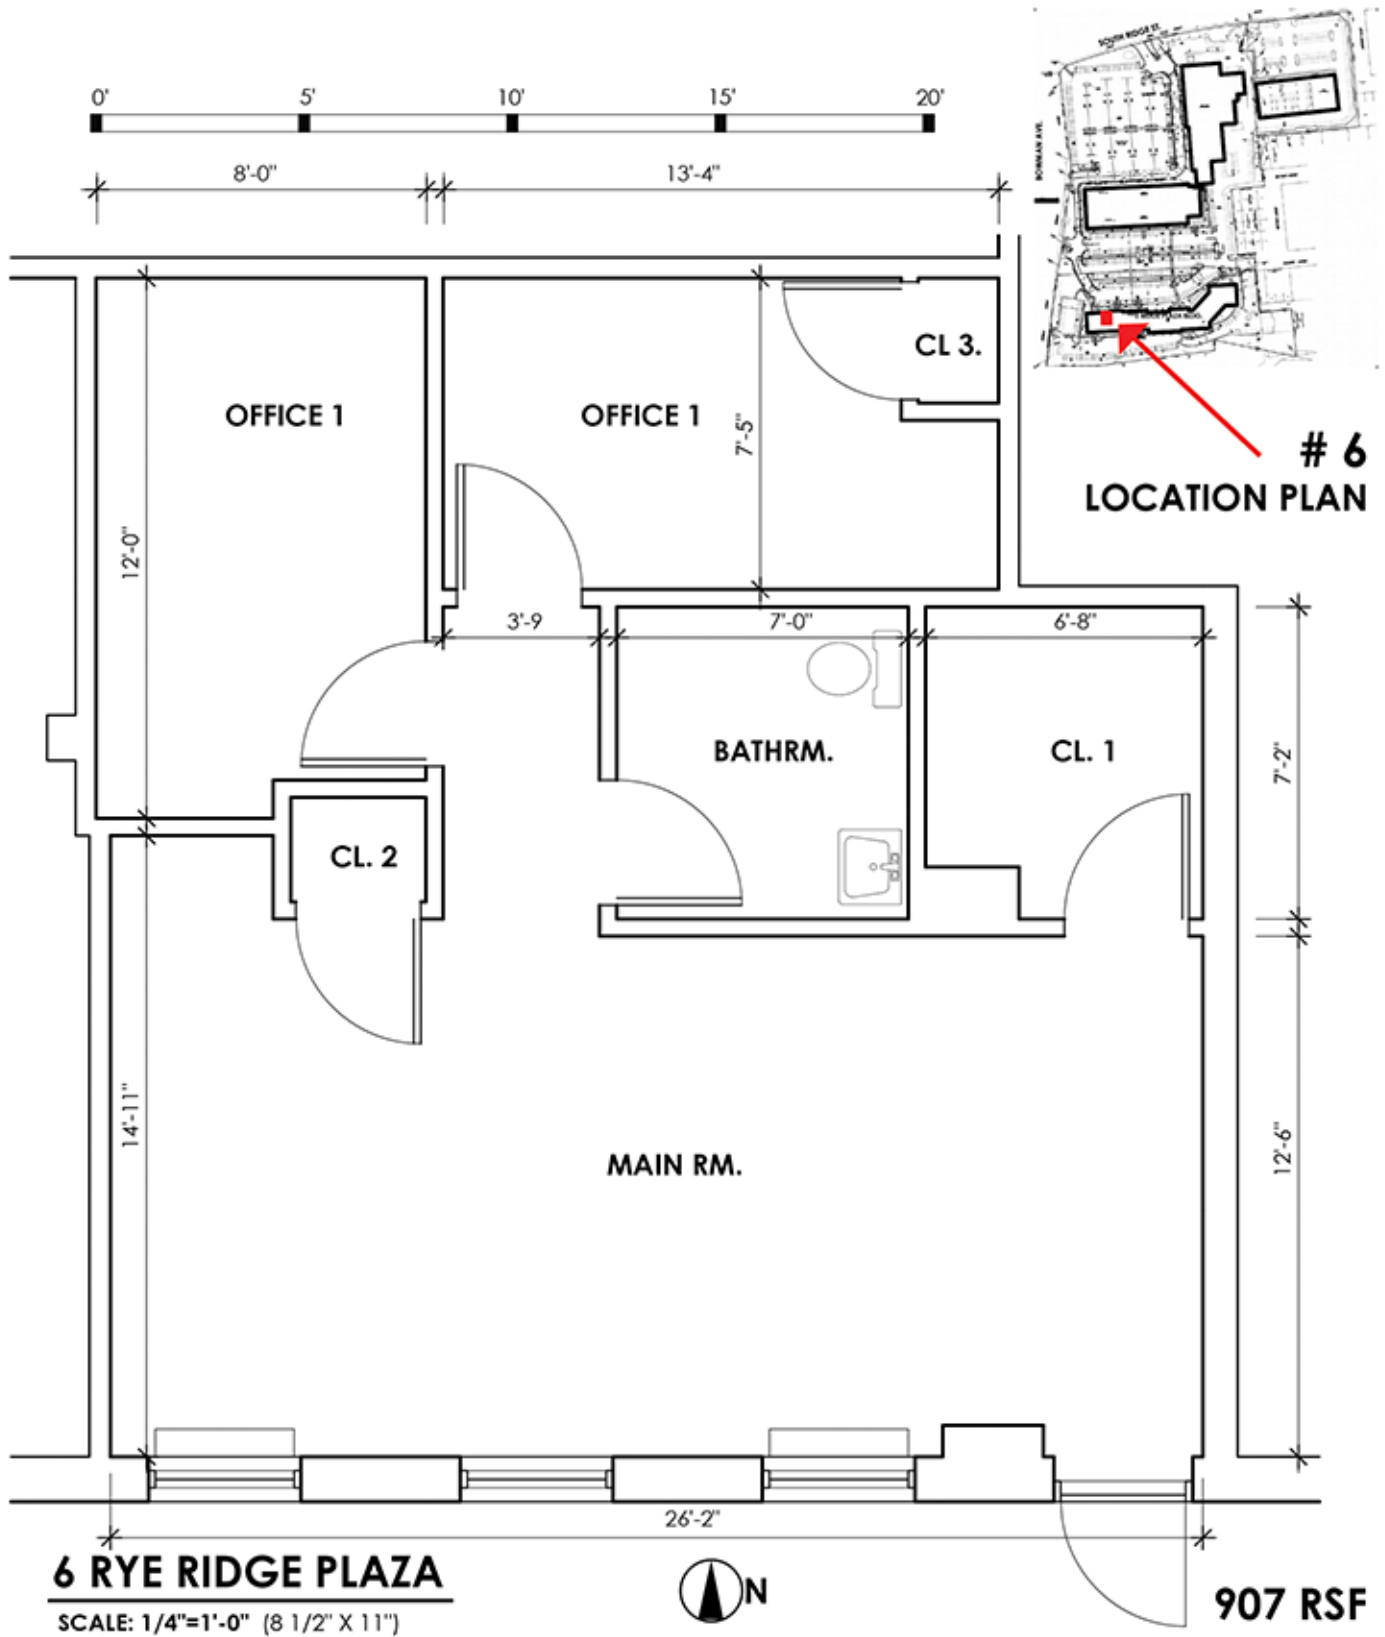

RYE RIDGE SHOPPING CENTER, PLAZA & SOUTH

SHOP BALDUCCI'S & OVER 70 SPECIALTY RETAILERS, EATERIES, SERVICES AND PROFESSIONAL OFFICES
South Ridge Street & Bowman Avenue, Rye Brook, NY

Contact Erin Hinchey at ehinchey@winprop.com or (914) 468-7300

RYERIDGESHOPPINGCENTER.com

Find us on
[facebook](#)