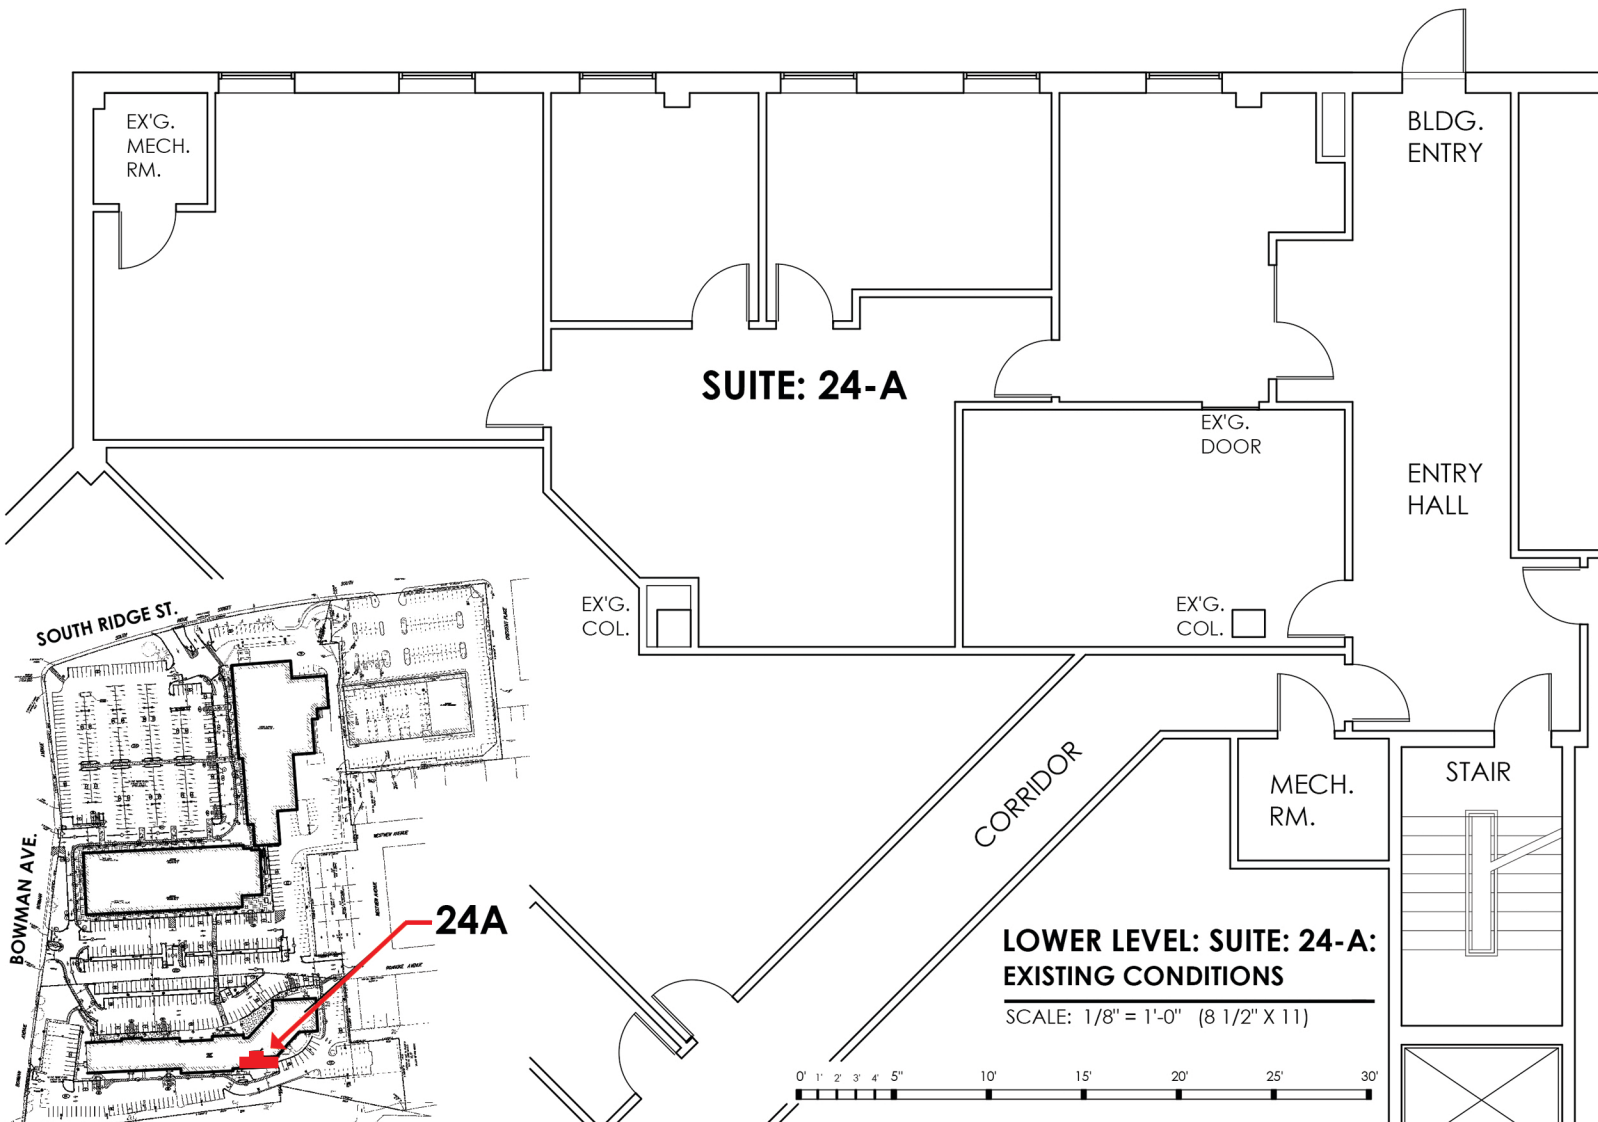

# RYE RIDGE SHOPPING CENTER, PLAZA & SOUTH

## 2,000 SF Office Space available in Rye Ridge Plaza

WIN PROPERTIES, INC. / RYE RIDGE PLAZA  
10 RYE RIDGE PLAZA, SUITE 200  
RYE BROOK, NY 10573

**RRP 24 A**

**EX'G.**

4 / 8 / 14

Please contact Aiden Lavrich at [alavrich@winprop.com](mailto:alavrich@winprop.com)